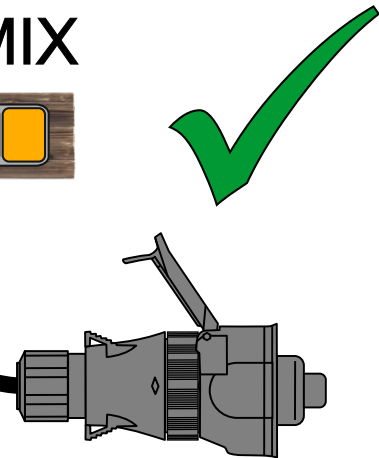

# ISO 11446 / DIN 72570 TRAILER PLUG AND SOCKET LIGHT PIN DESCRIPTION

VIEW FROM WIRE SIDE

VIEW FROM WIRE SIDE