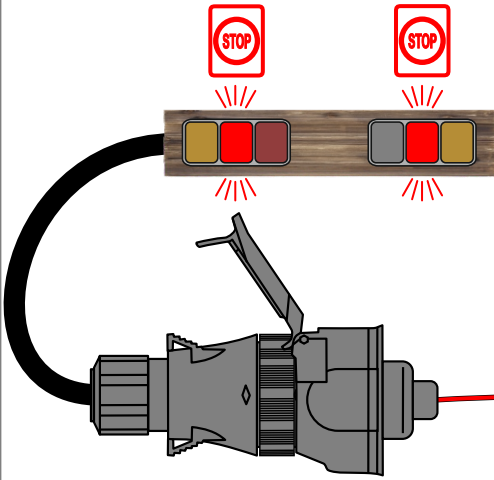

# ISO 11446 / DIN 72570 TRAILER PLUG AND SOCKET LIGHT PIN DESCRIPTION

VIEW FROM WIRE SIDE

VIEW FROM WIRE SIDE

## TESTING STEPS

1.

# 2.

OPTIONAL ACCESSORY

PDC OFF

VIEW FROM WIRE SIDE