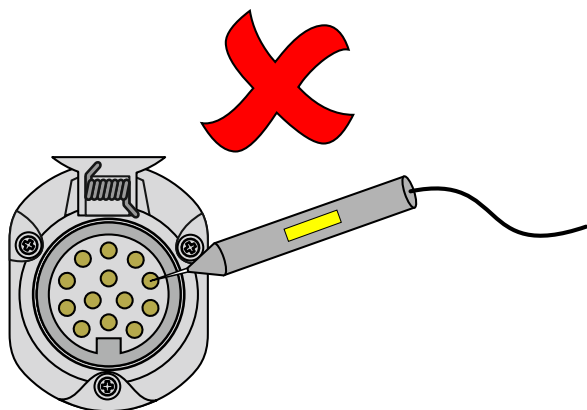

# ISO 11446 / DIN 72570 TRAILER PLUG AND SOCKET LIGHT PIN DESCRIPTION

VIEW FROM WIRE SIDE

VIEW FROM WIRE SIDE