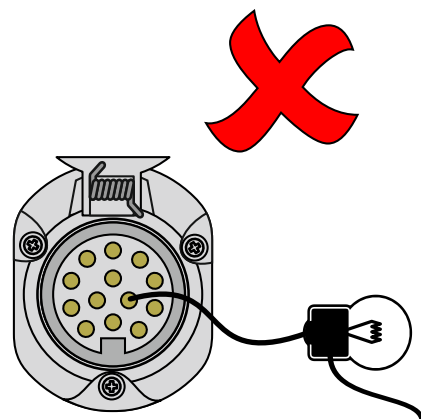

# ISO 11446 / DIN 72570 TRAILER PLUG AND SOCKET LIGHT PIN DESCRIPTION

VIEW FROM WIRE SIDE

VIEW FROM WIRE SIDE