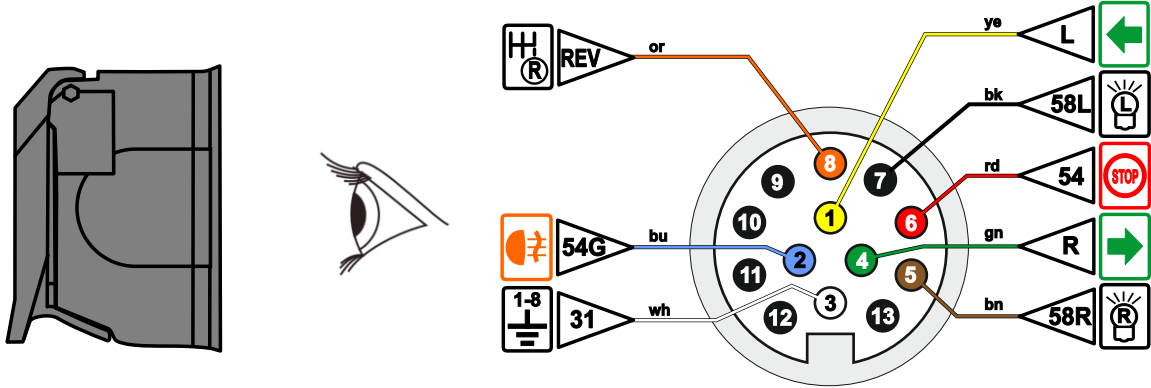

# ISO 11446 / DIN 72570 TRAILER PLUG AND SOCKET LIGHT PIN DESCRIPTION

VIEW FROM WIRE SIDE

VIEW FROM WIRE SIDE

## TESTING STEPS

1.