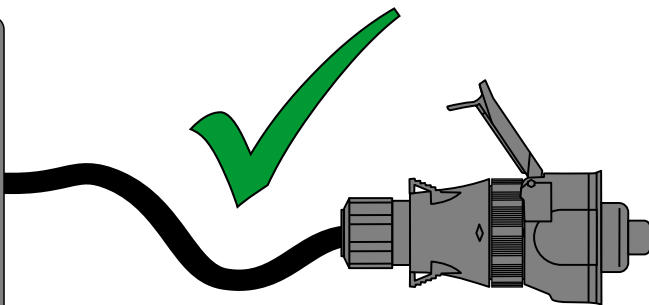

# ISO 11446 / DIN 72570 TRAILER PLUG AND SOCKET LIGHT PIN DESCRIPTION

VIEW FROM WIRE SIDE

VIEW FROM WIRE SIDE