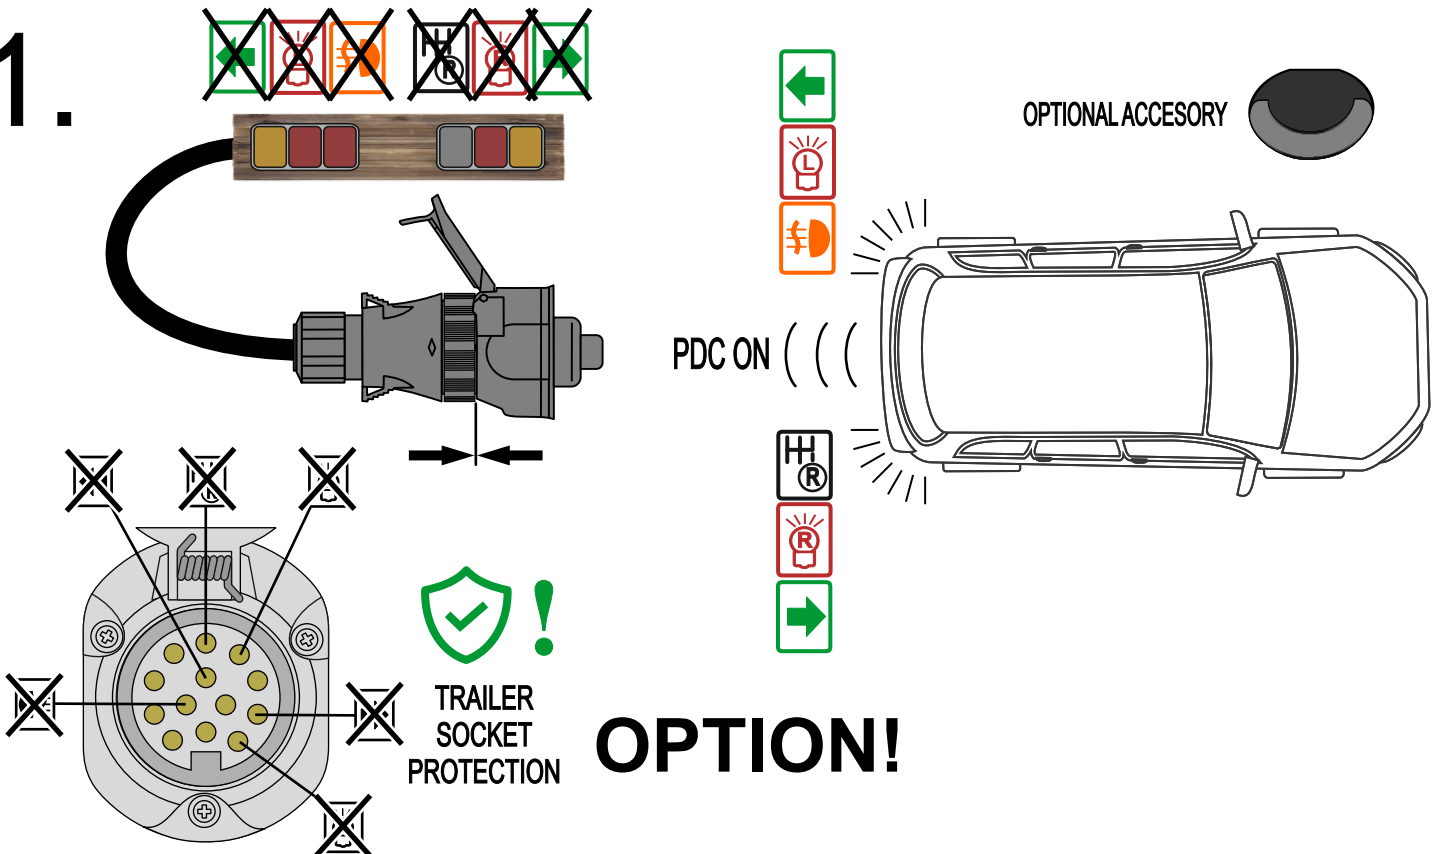

# ISO 11446 / DIN 72570 TRAILER PLUG AND SOCKET LIGHT PIN DESCRIPTION

VIEW FROM WIRE SIDE

VIEW FROM WIRE SIDE

## TESTING STEPS

1.