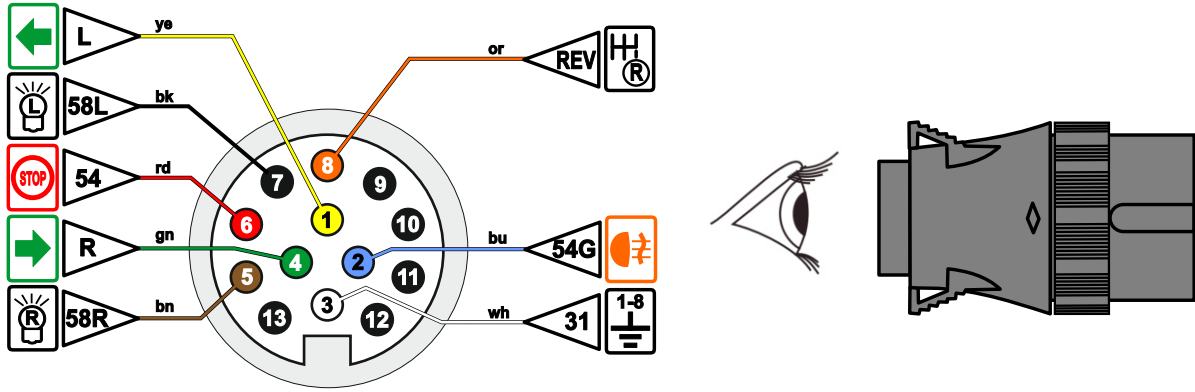

APPROVED LAMP ONLY!  
**E<sub>xx</sub>** 48R-05 XXXX

 / LED / MIX

-   $I \geq 100 \text{ mA}$
-   $I \geq 100 \text{ mA}$
-   $I \geq 100 \text{ mA}$

# ISO 11446 / DIN 72570 TRAILER PLUG AND SOCKET LIGHT PIN DESCRIPTION

VIEW FROM WIRE SIDE

VIEW FROM WIRE SIDE

## TESTING STEPS

1.